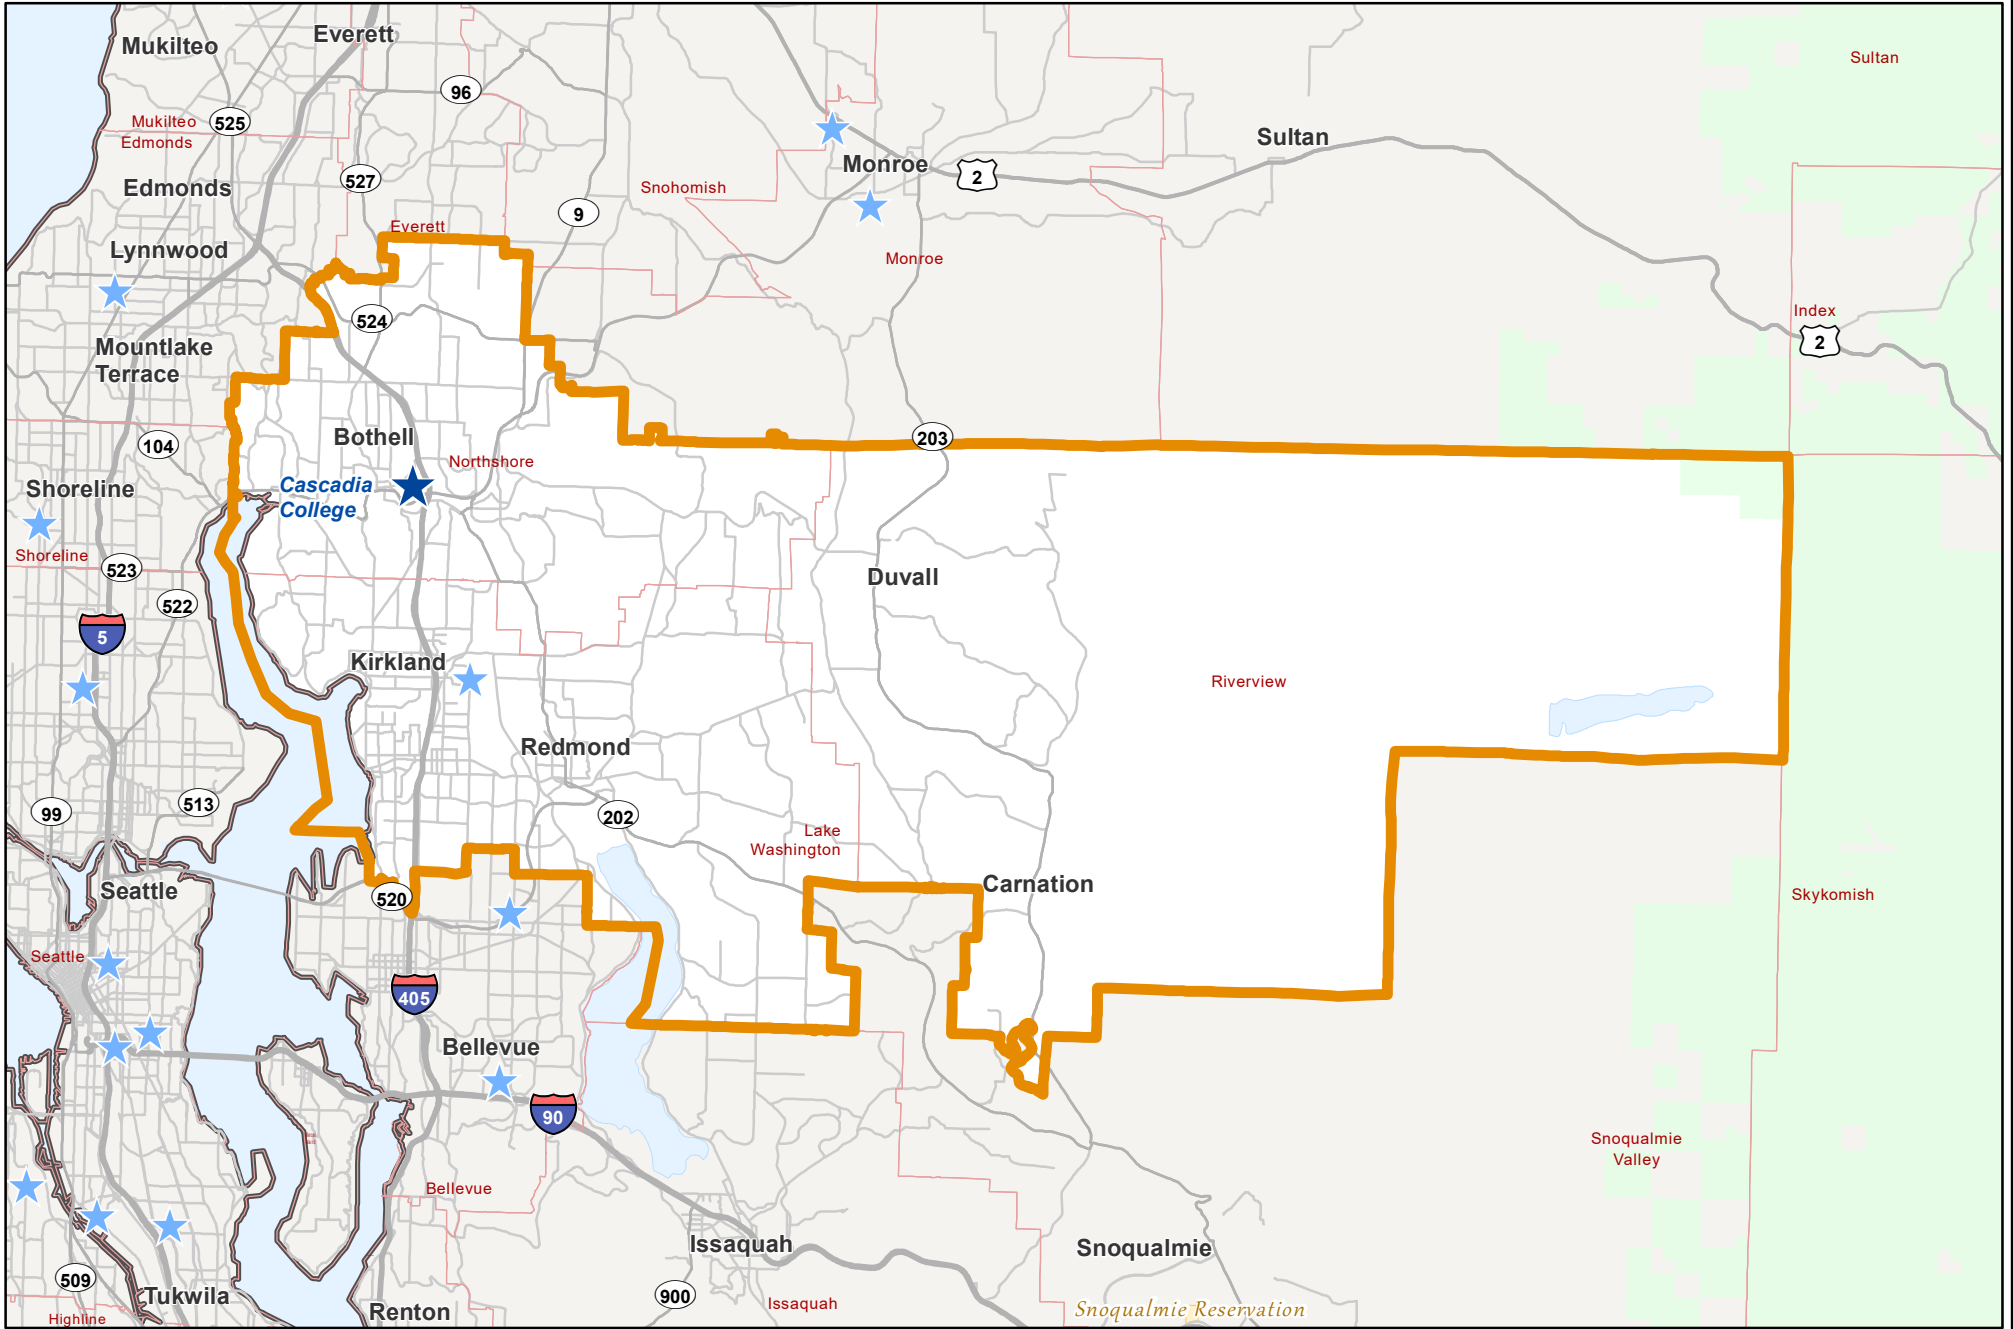

# Cascadia College — District 30

-  College district boundary
-  K-12 school district
-  District-related community and technical colleges
-  Other community and technical colleges