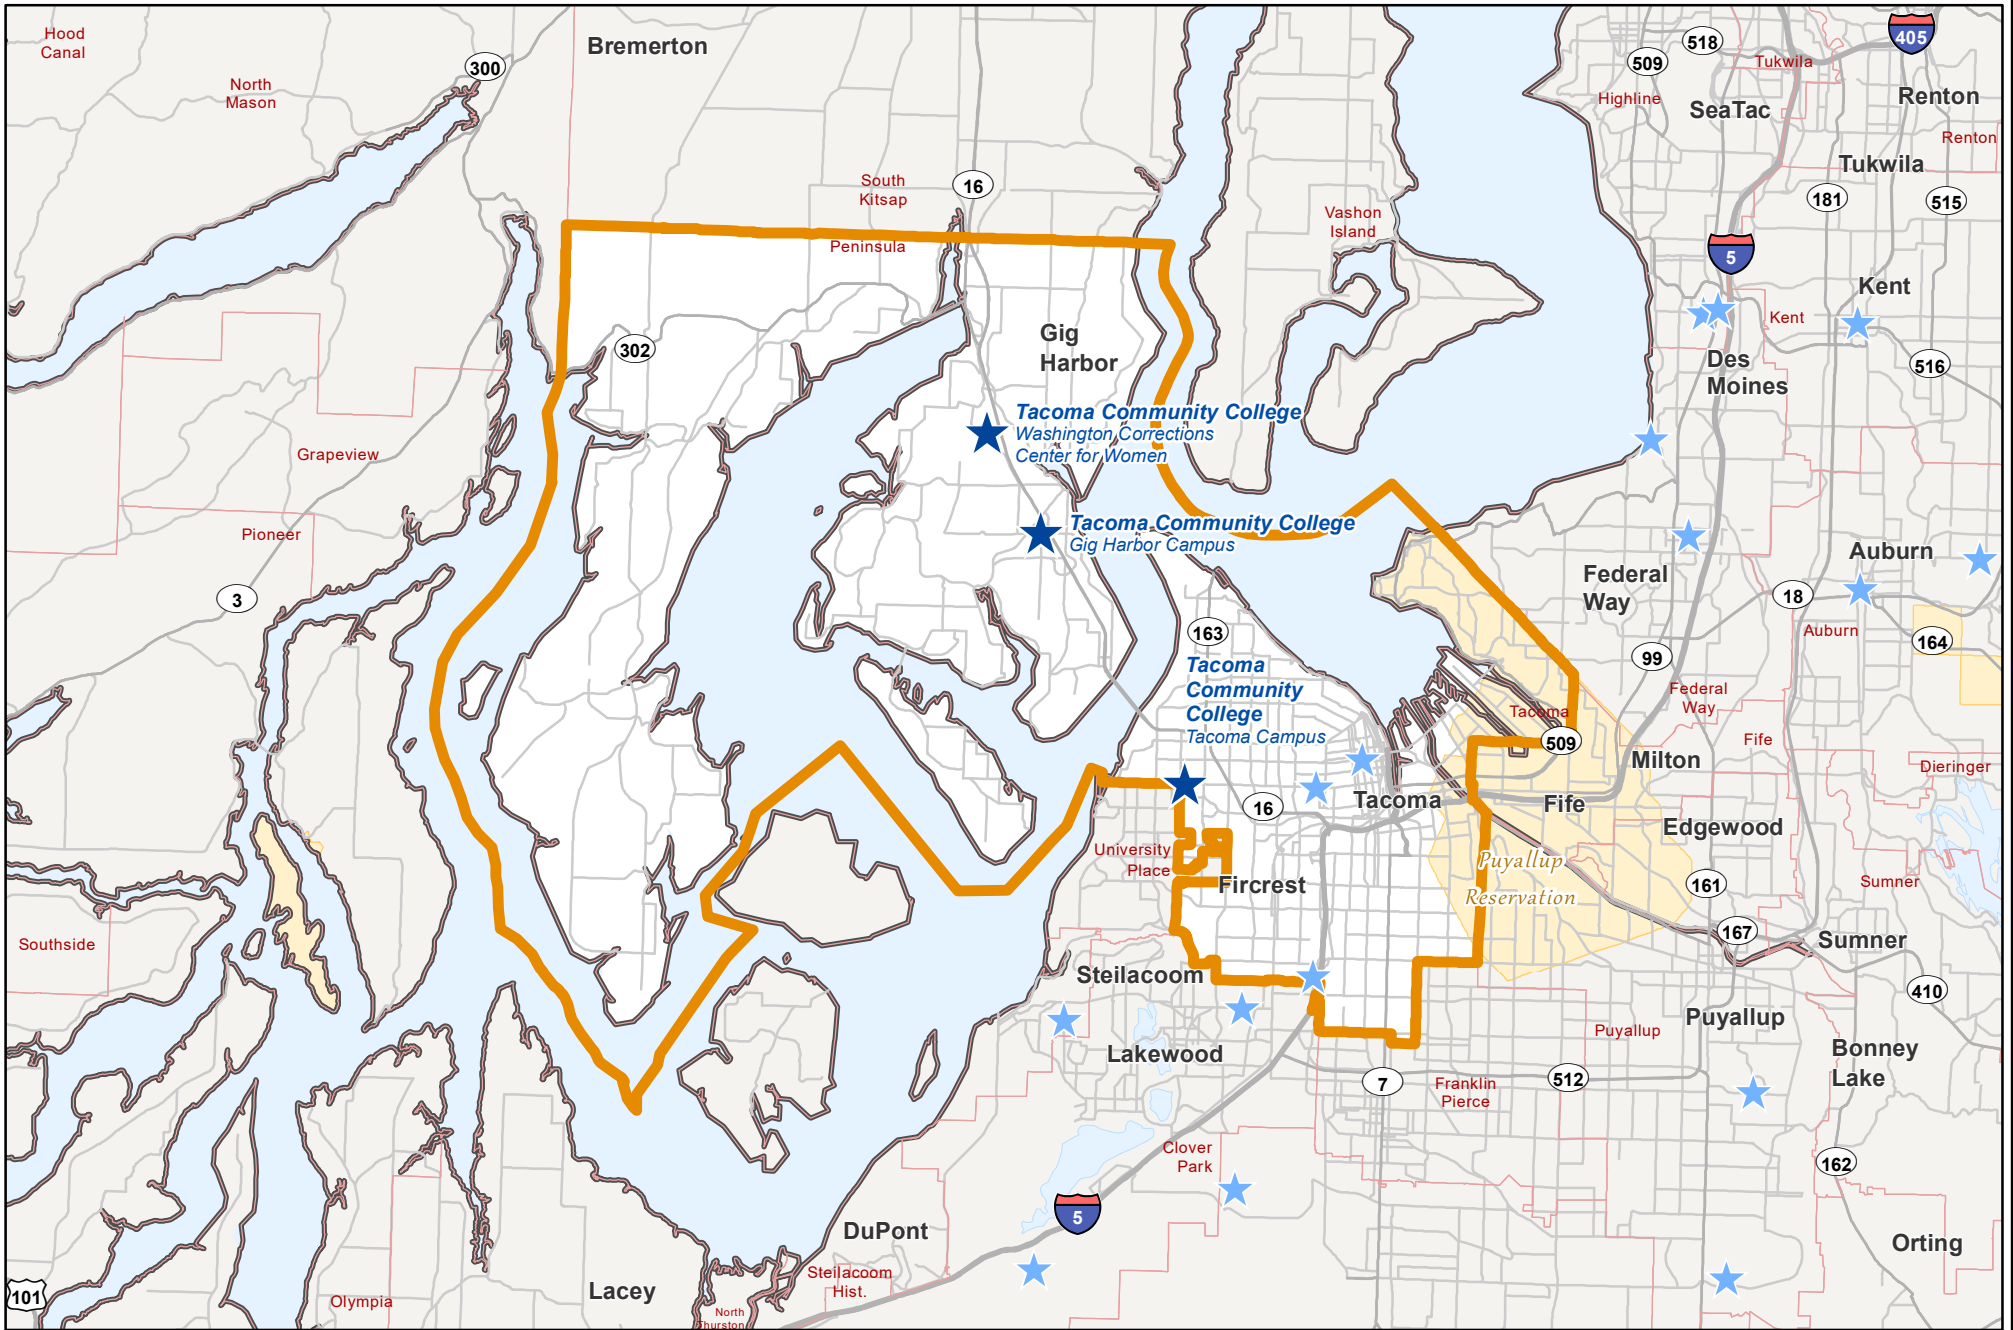

Tacoma Community College — District 22

 College district boundary
  K-12 school district
  District-related community and technical colleges
  Other community and technical colleges

College districts defined by RCW 28B.50.040. Maps produced by Washington State Department of Transportation, Transportation Data, GIS & Modeling Office, June 2019.